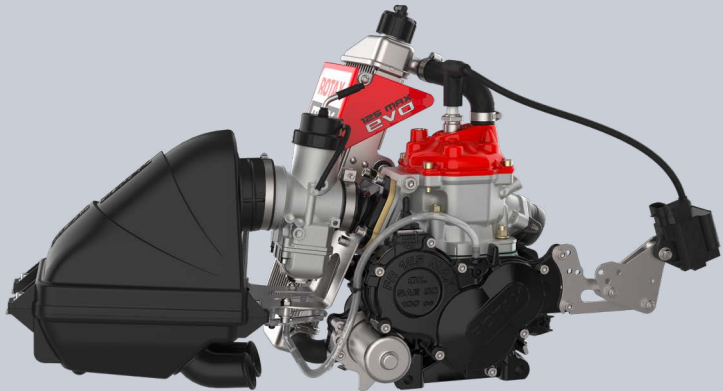

125 MAX EVO ENGINE SERIES

PERFORMANCE GRAPHS - 125 MAX EVO ENGINE SERIES

- 125 DD2 MAX evo
- 125 Senior MAX evo
- 125 Junior MAX evo
- 125 Mini MAX evo MY20
- 125 Micro MAX evo MY20

* Performance figures according to ISO 15550 and ISO 4106

DESCRIPTION

Age	12 – 15 years**
Race class	leisure / club / national or international
Maximum Performance	17 kW / 23 hp at 8,500 rpm
Maximum torque	19 Nm at 8,500 rpm
Weight	bare engine: 11.8 kg / 26.0 lbs with complete power pack: 23.0 kg / 50.7 lbs
Special features	junior cylinder without exhaust valve
Power Pack	intake silencer, carburetor, fuel pump, engine, exhaust system, radiator, battery box incl. cover, cable harness, OFF/ON/START switch, relay
Chassis compatibility	wheel base 1,040 mm