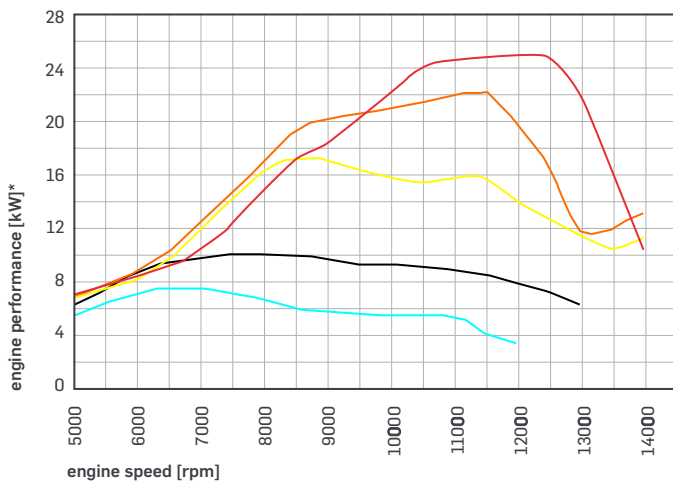

125 MAX EVO ENGINE SERIES

PERFORMANCE GRAPHS - 125 MAX EVO ENGINE SERIES

- 125 DD2 MAX evo
- 125 Senior MAX evo
- 125 Junior MAX evo
- 125 Mini MAX evo MY20
- 125 Micro MAX evo MY20

* Performance figures according to ISO 15550 and ISO 4106

DESCRIPTION

Age	12 – 15 years**
Race class	leisure / club / national or international
Maximum Performance	17 kW / 23 hp at 8,500 rpm
Maximum torque	19 Nm at 8,500 rpm
Weight	bare engine: 11.8 kg / 26.0 lbs with complete power pack: 23.0 kg / 50.7 lbs
Special features	junior cylinder without exhaust valve
Power Pack	intake silencer, carburetor, fuel pump, engine, exhaust system, radiator, battery box incl. cover, cable harness, OFF/ON/START switch, relay
Chassis compatibility	wheel base 1,040 mm